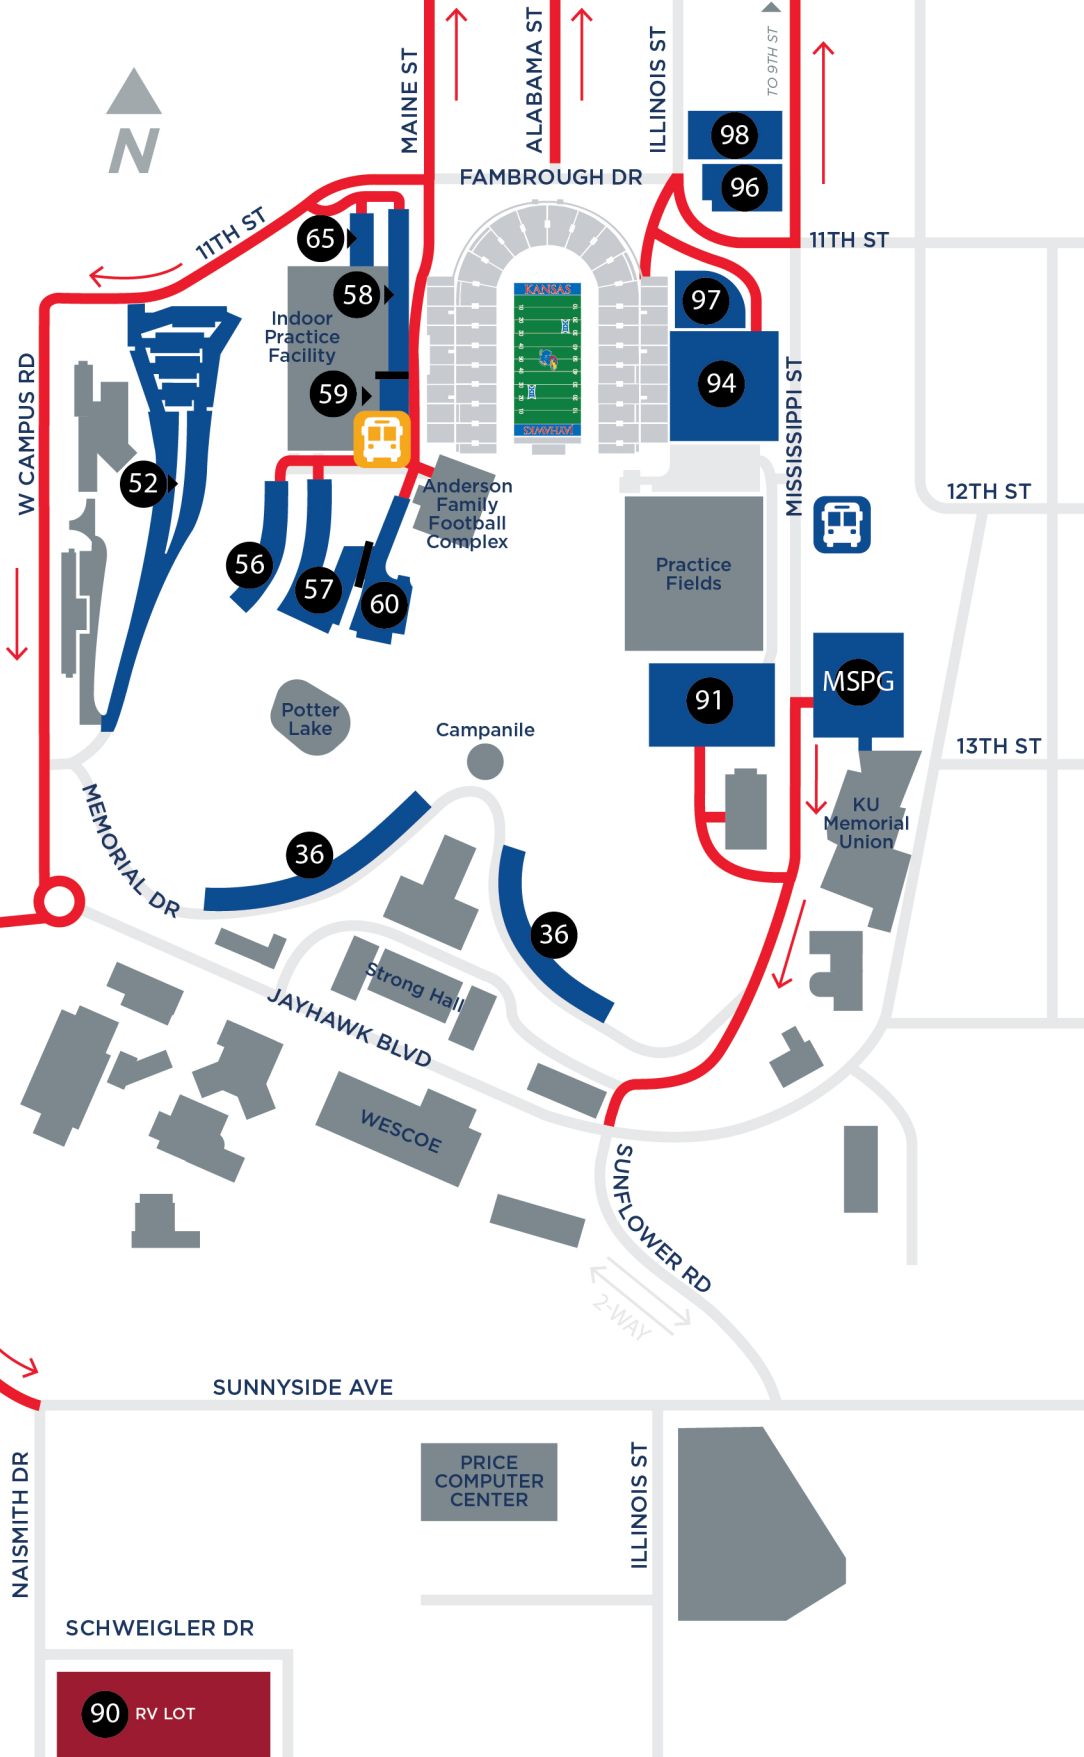

# GAMEDAY TAILGATING MAP

- Permit Lots
- Cash Lots
- Post-Game 1-Way Traffic
- Shuttle Bus Stop
- Para-Transit Shuttle Bus Stop

15TH STREET

IRVING HILL

AFPG

SCHWEIGLER DR

90 RV LOT

PRICE  
COMPUTER  
CENTER

ILLINOIS ST